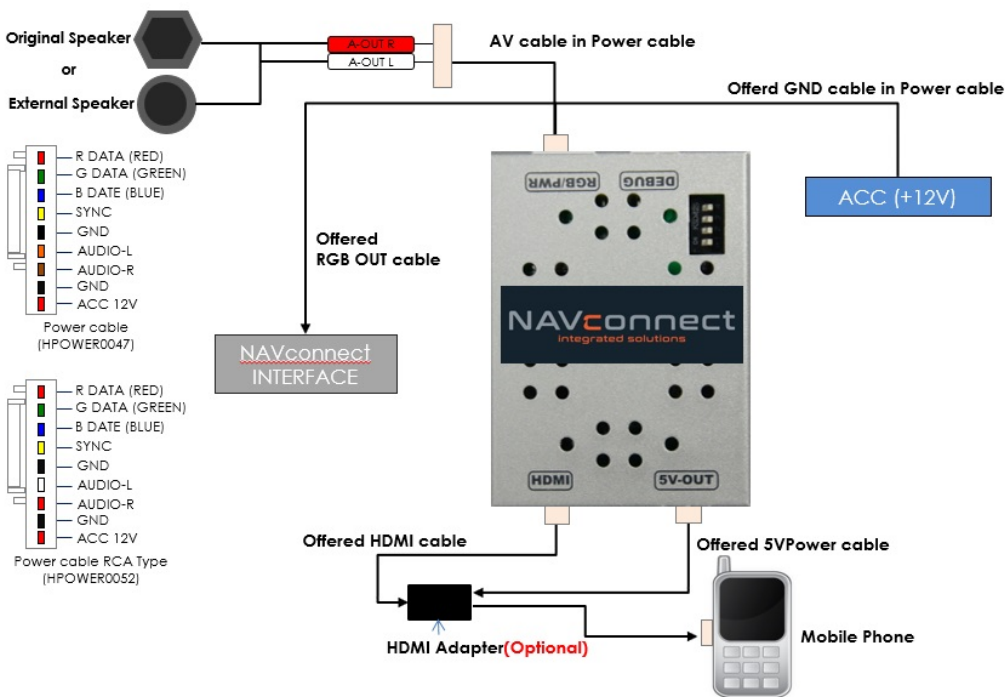

## General

Connect a HDMI source or connect Apple or android device with a video interface, cloned audio & video, support 1x audio output (analog), 1x RGB output.

## Features:

- # Clone your Apple & Android devices (Mirror link - via HDMI)
- # Connect a HDMI source to your video interface
- # Only compatible with NAVconnect interface (please request which versions)
- # 1x audio output (analog)
- # 1x RGB output