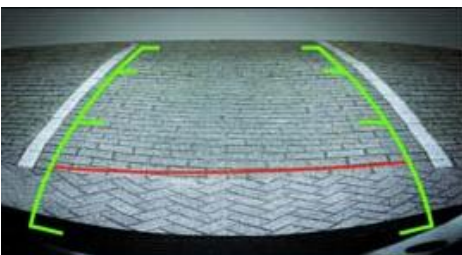

### General:

This reversing camera is specially dedicated for LandRover vehicles. The inconspicuous, robust camera with Sony CCD lens simply replaces the license plate light. Just easy remove the existing license plate light and replace it with the reversing camera, this is also equipped with a light. The camera is complete including plug and play cable kit which allows easy plug and play installation. The camera is waterproof according to the IP67 certification level.

**SONY**

Besides the camera is equipped with guard lines. With these lines you can easily stipulate the distance to an object behind the car.

### Features:

- 1/3" SONY CCD lens
- 600 TV lines
- Guard lines
- Lens angle 170 degrees
- Waterproof according to IP67 certification level
- Black Light Compensation
- Display in mirror image
- Automatic color correction
- Motion message

The camera shows static picture lines. These are guides to which the distance of the object can be determined where you drive your car to. Ideal for parking.